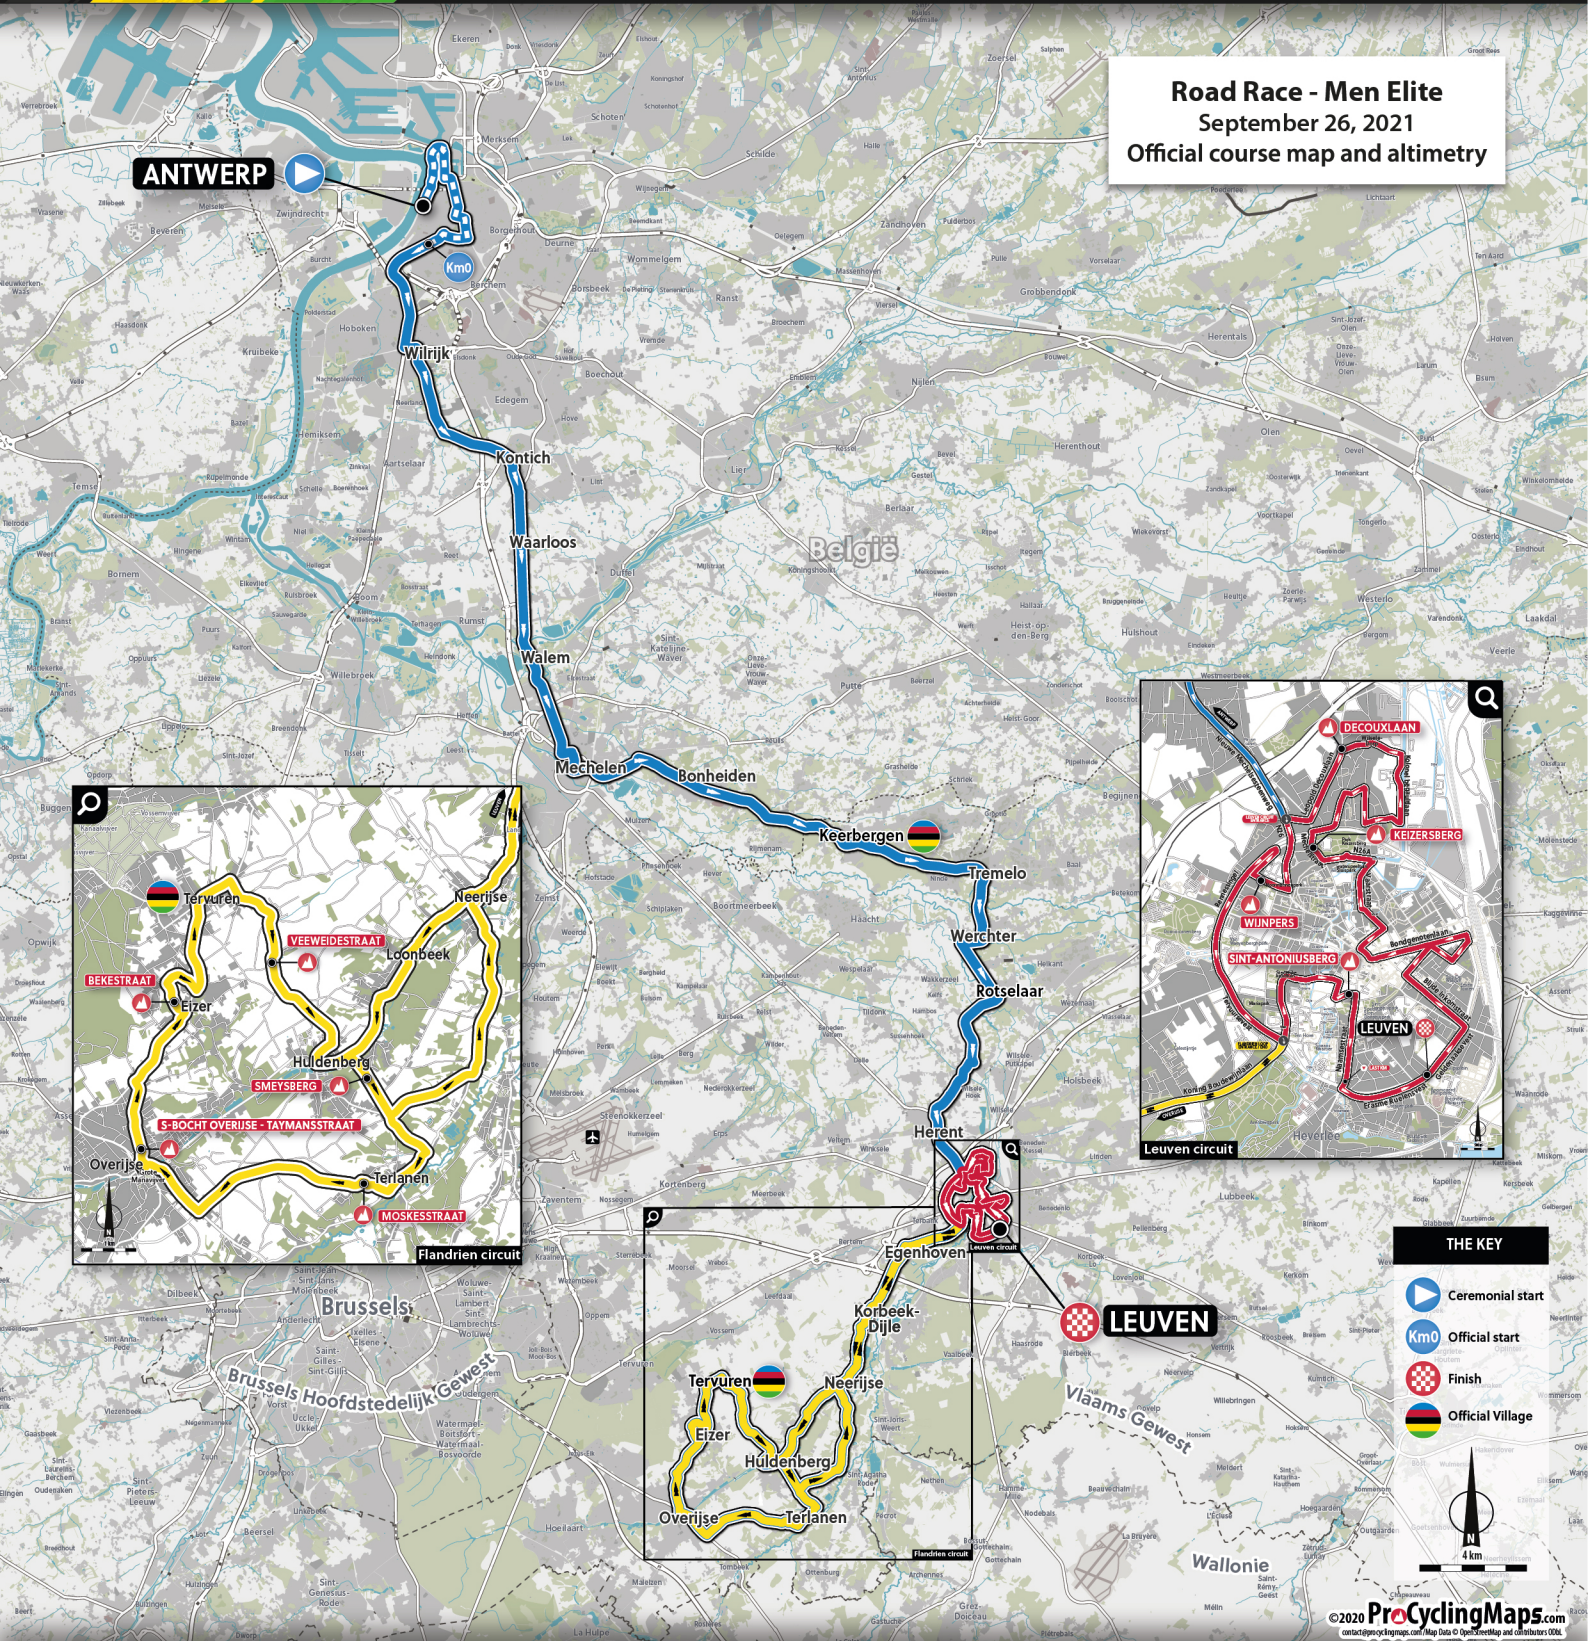

Road Race - Men Elite
 September 26, 2021
 Official course map and altimetry

THE KEY

- Ceremonial start
- Official start
- Finish
- Official Village

4 km

© 2020 ProCyclingMaps.com
 contact@pro-cyclingmaps.com Map Data © OpenStreetMap and contributors OSM

Course profile Distance Men : 267,7km / Total Elevation : 2 562m