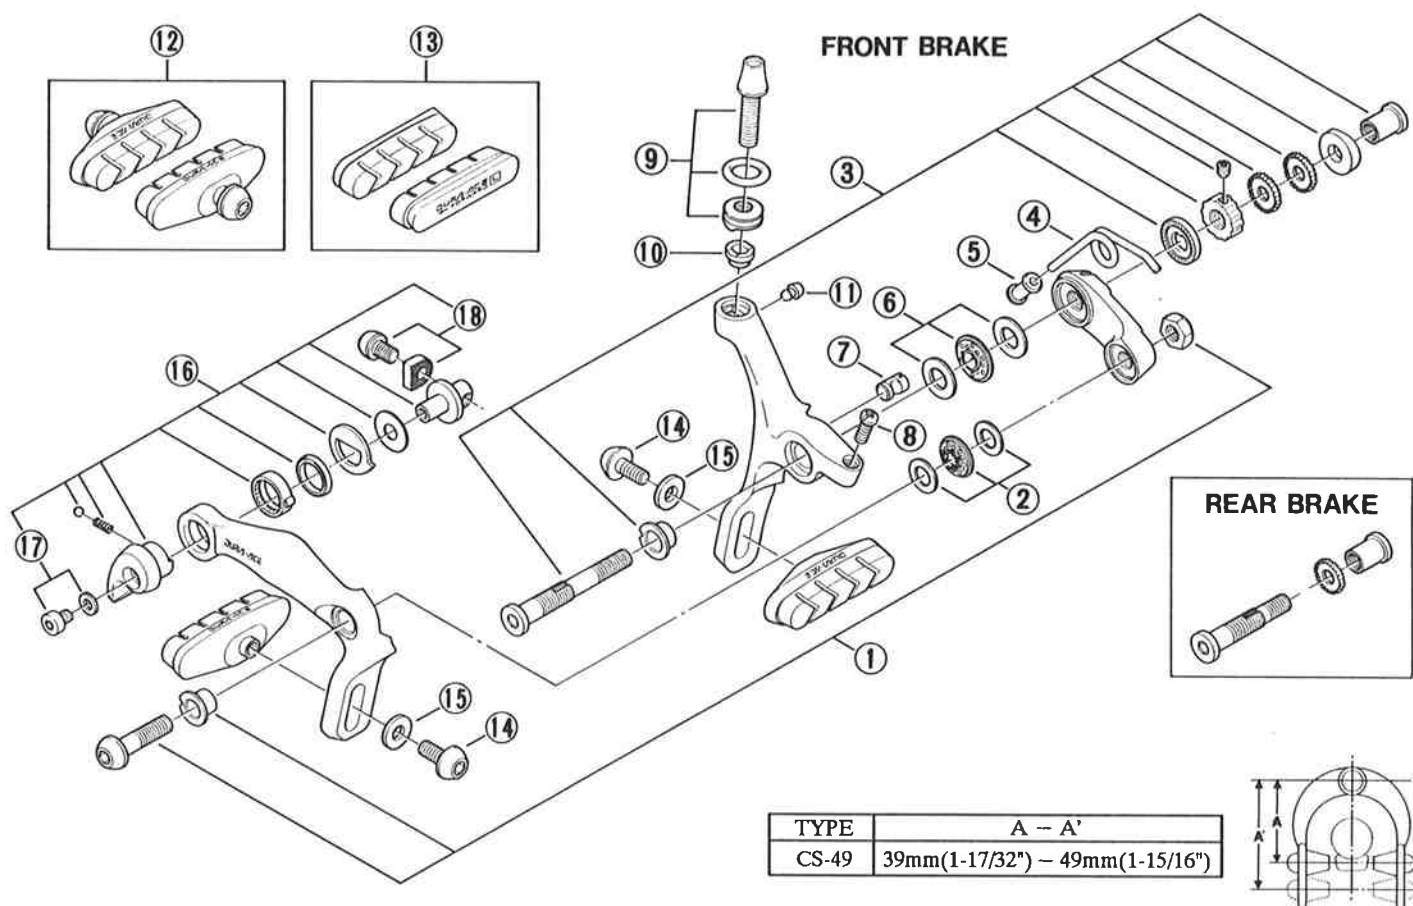

BR-7403-49 Caliper Brake DURA-ACE / 49-Type

TYPE	A - A'
CS-49	39mm(1-17/32") - 49mm(1-15/16")

Q'TY	ITEM NO.	PART NO.	DESCRIPTION
	1	84B 9809	Arm Bolt Unit (M6 x 25)
	2	84B 9807	Pivot Bushing Unit (ø6)
	3	84B 9803	Pivot Bolt Assembly 52.5mm(2-1/16") for Front
		84B 9804	Pivot Bolt Assembly 37.8mm(1-1/2") for Rear
	4	84B 2200	Arm Return Spring
	5	84B 1100	Sleeve
	6	84B 9805	Pivot Bushing Unit (ø7)
	7	84B 1200	Spring Adjusting Pin
	8	84B 1300	EC-Screw (M4 x 11.7)
	9	84A 9804	Cable Adjusting Bolt Unit
	10	84A 0700	Adjusting Nut Bushing
	11	847 3800	Frame Protector
	12	84B 9801	Brake Shoe Assembly (Pair on card)
	13	84B 9802	Brake Shoe (Pair)
	14	84B 1700	Brake Shoe Fixing Bolt (M5 x 12)
	15	855 6900	Brake Shoe Fixing Washer
	16	84B 9811	Quick Release Assembly
	17	84B 9810	Quick Release Fixing Bolt & Washer
	18	84A 9805	Cable Fixing Bolt (M5 x 8) & Plate